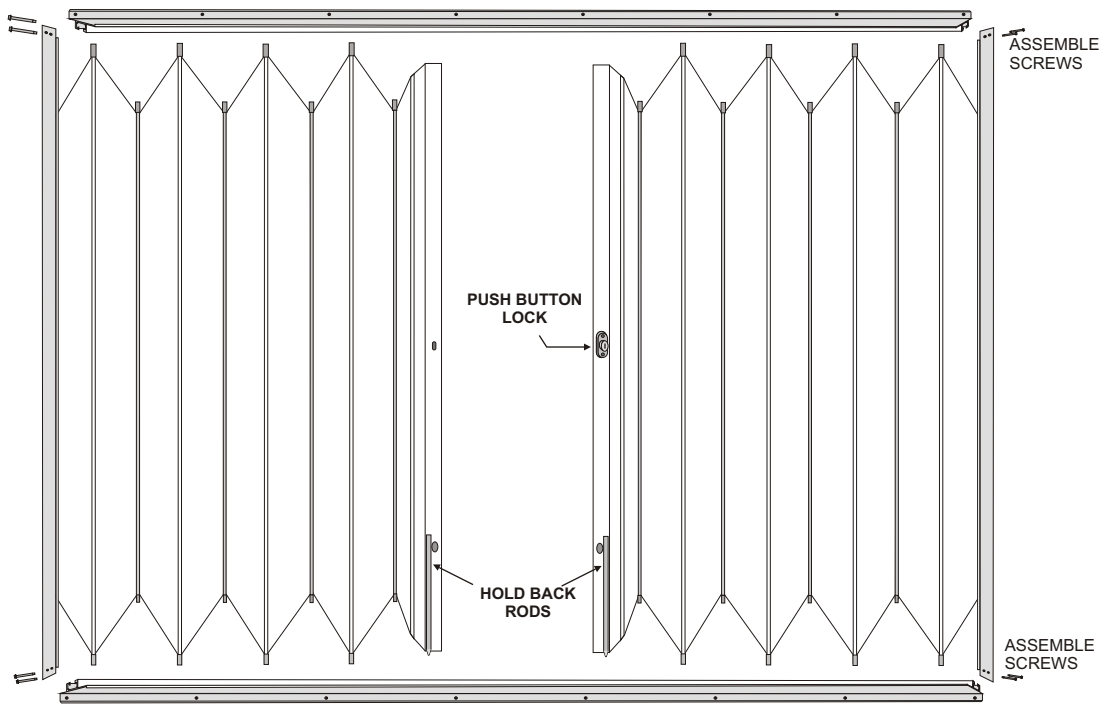

# HV- ACCORDION SHUTTER DETAILS

NEW HIGH VELOCITY ACCORDION SHUTTER WITH MINIMAL STACKING SPACE

## SIDE ASSEMBLY DETAILS