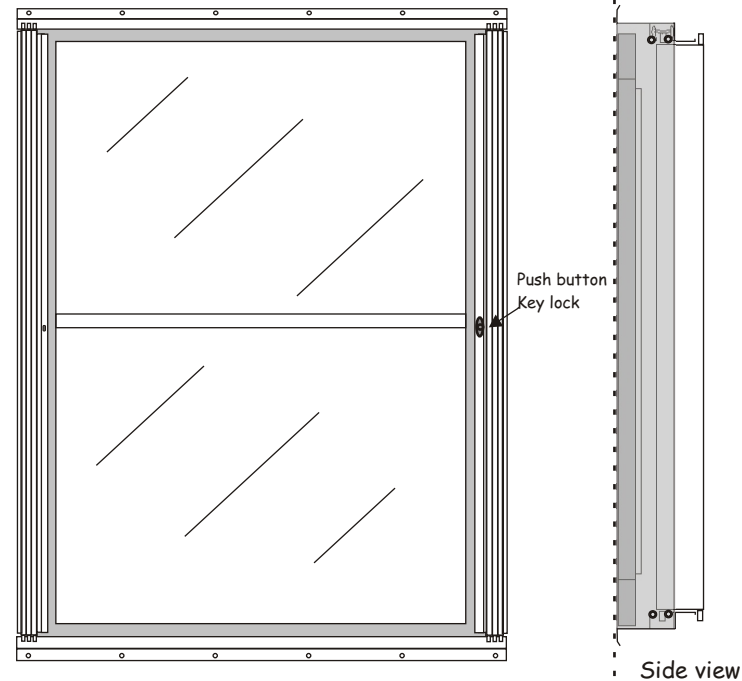

# HV- ACCORDION SHUTTER DETAILS

NEW HIGH VELOCITY ACCORDION SHUTTER WITH MINIMAL STACKING SPACE

## SIDE ASSEMBLY DETAILS